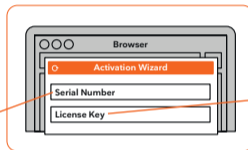

Installation

1. Plug in

Start by connecting your eBlocker with the orange LAN cable to your router or switch first. **Then** connect the enclosed power supply to power up your eBlocker.

2. Auto-Configuration

Please wait for 5 minutes to let eBlocker configure itself automatically. Then start a web browser and go to <http://setup.eblocker.com>

3. Start

The eBlocker Icon appears at the top right corner of the browser window. Click on the icon to open the Controlbar and start the Activation Wizard.

Activation

The Activation Wizard requires the **serial number** of your eBlocker, your **license key** and a valid **email address**.

Type plate

License key card

Please find the **serial number** on the type plate at the bottom of the package and at the bottom of the device. It has the format "SNXXXXXXXX".