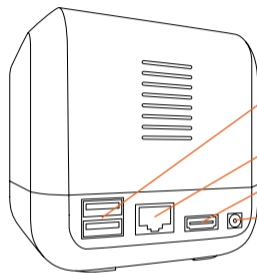

USB
(for extensions)

LAN

HDMI
(not in use)

Power jack

Technical Specifications

- 1 x 10/100/1000 LAN RJ45
- 1 x Power supply 5V ($\geq 2A$)
- 1 x WiFi 802.11 b/g/n
- 2 x USB 2.0 (for extensions)
- 1 x HDMI (not in use)
- Power consumption: <10W
- Dimensions: 3.5x3.5x3.5in
- Weight: ca. 150g (5.3oz)