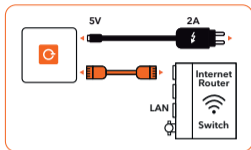

USB
(for extensions)

LAN

HDMI
(not in use)

Power jack

Technical Specifications

- 1 x 10/100/1000 LAN RJ45
- 1 x Power supply 5V ($\geq 2A$)
- 1 x WiFi 802.11 b/g/n
- 2 x USB 2.0 (for extensions)
- 1 x HDMI (not in use)
- Power consumption: <10W
- Dimensions: 3.5x3.5x3.5in
- Weight: ca. 150g (5.3oz)

Installation

1. Plug in

Start by connecting your eBlocker with the orange LAN cable to your router or switch first. **Then** connect the enclosed power supply to power up your eBlocker.

2. Auto-Configuration